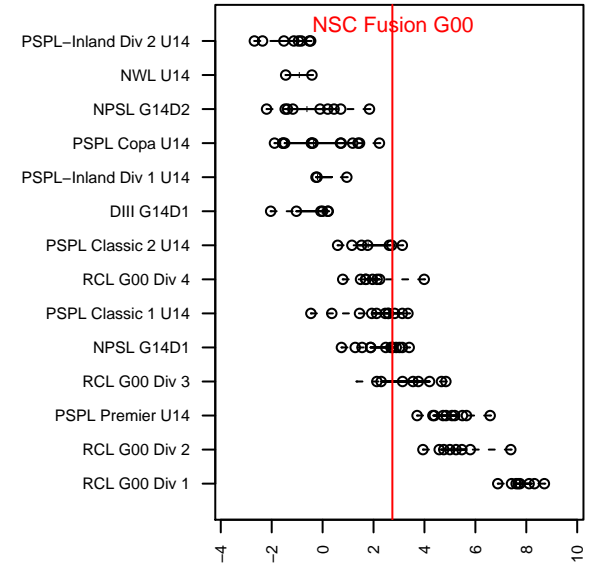

# NSC Fusion G00

North Shore SC  
Woodinville, WA  
G00 total strength=1139  
attack=3.88 defense=2.7  
fall league = NPSL G14D1

alt names used:  
NSC FUSION G00 (WA)  
NSC Fusion G00  
NSC Fusion  
NSC Fusion

Venues played:  
2014 Kent Cornucopia Cup U14 Gold U14  
2014 Strawberry Classic GU14  
2014 Xtreme Cup GU14  
2014 NPSL G14D1  
2014 Cranberry Cup U13-14  
2014 Founders Cup G00

**NSC Fusion G00**  
Dots are actual minus expected GF (blue circles) and GA (red triangles).  
Blue line is smoothed change in attack strength. Red is smoothed change in defense strength.

**attack and defense variance (black dot)  
relative to other teams  
and top 10 in region**

**attack and defense rating  
relative to others at age  
and all opponents in last 13 months**

**Performance relative to 13 month average**