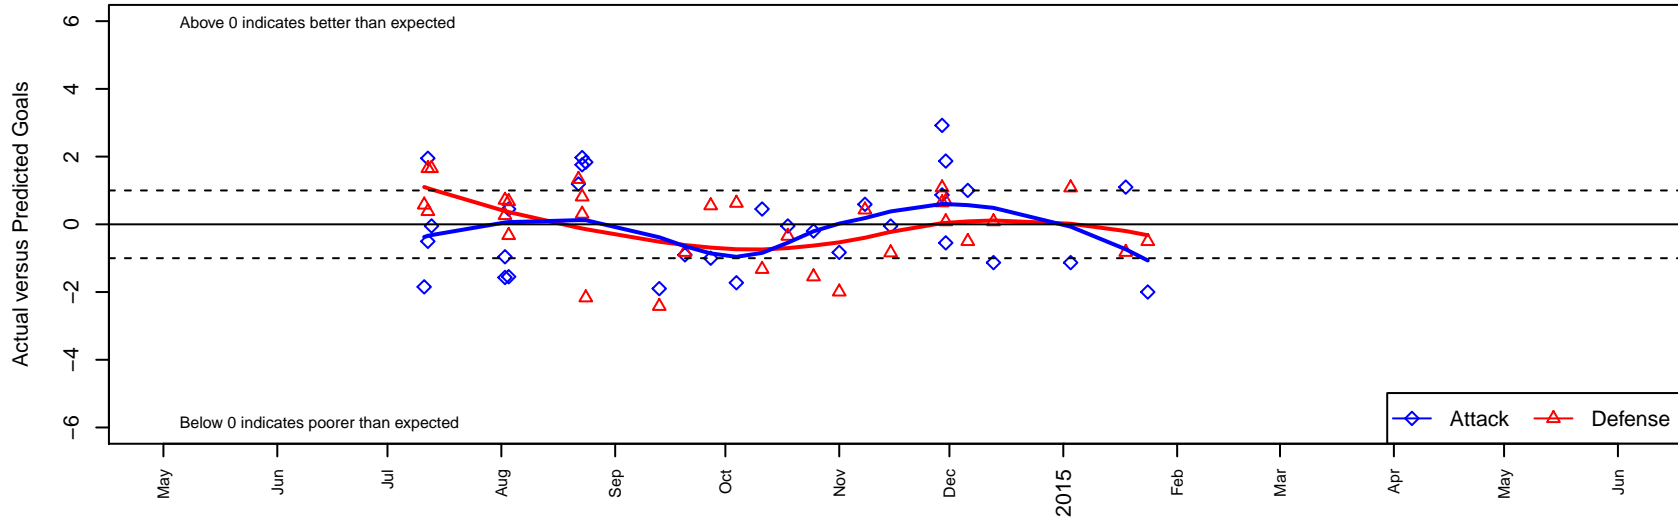

# NSC Fusion G00

North Shore SC  
Woodinville, WA  
G00 total strength=1139  
attack=3.88 defense=2.7  
fall league = NPSL G14D1

alt names used:  
NSC FUSION G00 (WA)  
NSC Fusion G00  
NSC Fusion  
NSC Fusion

Venues played:  
2014 Kent Cornucopia Cup U14 Gold U14  
2014 Strawberry Classic GU14  
2014 Xtreme Cup GU14  
2014 NPSL G14D1  
2014 Cranberry Cup U13-14  
2014 Founders Cup G00

**NSC Fusion G00**  
Dots are actual minus expected GF (blue circles) and GA (red triangles).  
Blue line is smoothed change in attack strength. Red is smoothed change in defense strength.

**attack and defense variance (black dot)  
relative to other teams  
and top 10 in region**

**attack and defense rating  
relative to others at age  
and all opponents in last 13 months**

**Performance relative to 13 month average**