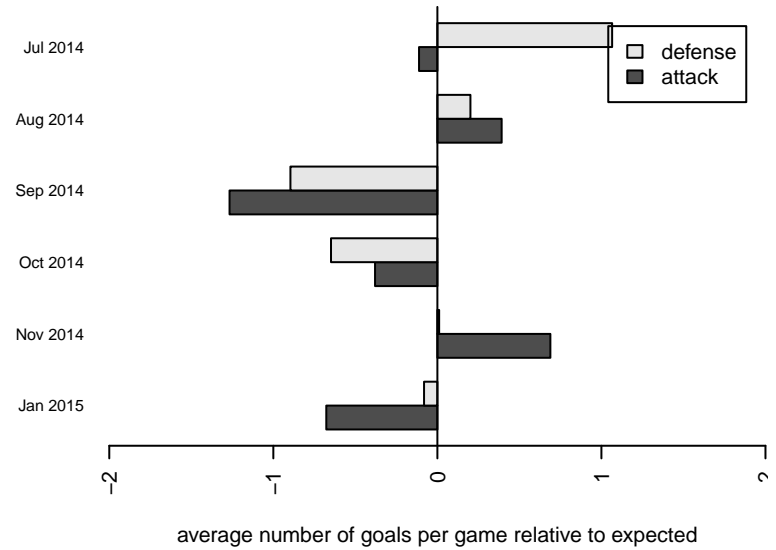

Performance relative to 13 month average