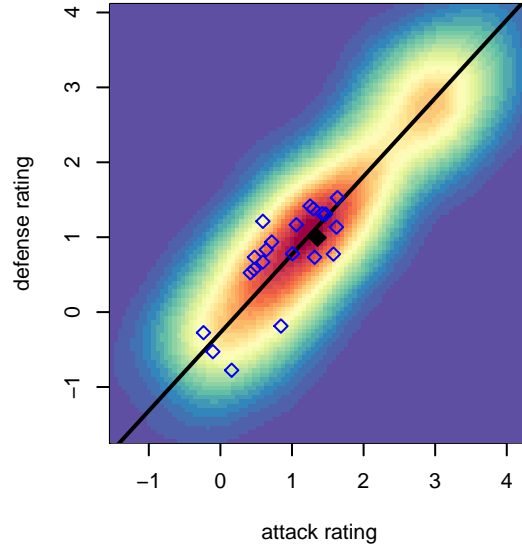

# NSC Fusion G00

North Shore SC  
Woodinville, WA  
G00 total strength=1139  
attack=3.88 defense=2.7  
fall league = NPSL G14D1

alt names used:  
NSC FUSION G00 (WA)  
NSC Fusion G00  
NSC Fusion  
NSC Fusion

Venues played:  
2014 Kent Cornucopia Cup U14 Gold U14  
2014 Strawberry Classic GU14  
2014 Xtreme Cup GU14  
2014 NPSL G14D1  
2014 Cranberry Cup U13-14  
2014 Founders Cup G00

**NSC Fusion G00**  
Dots are actual minus expected GF (blue circles) and GA (red triangles).  
Blue line is smoothed change in attack strength. Red is smoothed change in defense strength.

**attack and defense variance (black dot)  
relative to other teams  
and top 10 in region**

**attack and defense rating  
relative to others at age  
and all opponents in last 13 months**

**Performance relative to 13 month average**