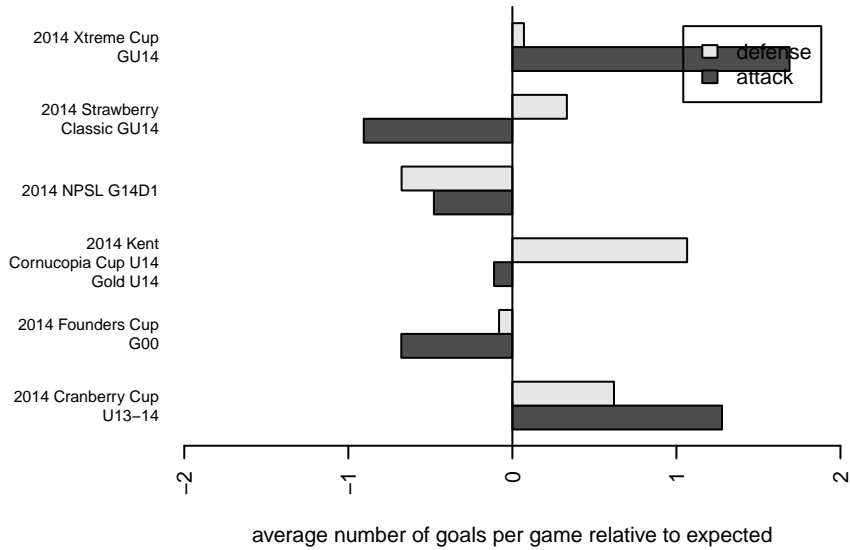

# NSC Fusion G00

North Shore SC  
Woodinville, WA  
G00 total strength=1139  
attack=3.88 defense=2.7  
fall league = NPSL G14D1

alt names used:  
NSC FUSION G00 (WA)  
NSC Fusion G00  
NSC Fusion  
NSC Fusion

Venues played:  
2014 Kent Cornucopia Cup U14 Gold U14  
2014 Strawberry Classic GU14  
2014 Xtreme Cup GU14  
2014 NPSL G14D1  
2014 Cranberry Cup U13-14  
2014 Founders Cup G00

**NSC Fusion G00**  
Dots are actual minus expected GF (blue circles) and GA (red triangles).  
Blue line is smoothed change in attack strength. Red is smoothed change in defense strength.

**attack and defense variance (black dot)  
relative to other teams  
and top 10 in region**

**attack and defense rating  
relative to others at age  
and all opponents in last 13 months**

**Performance relative to 13 month average**